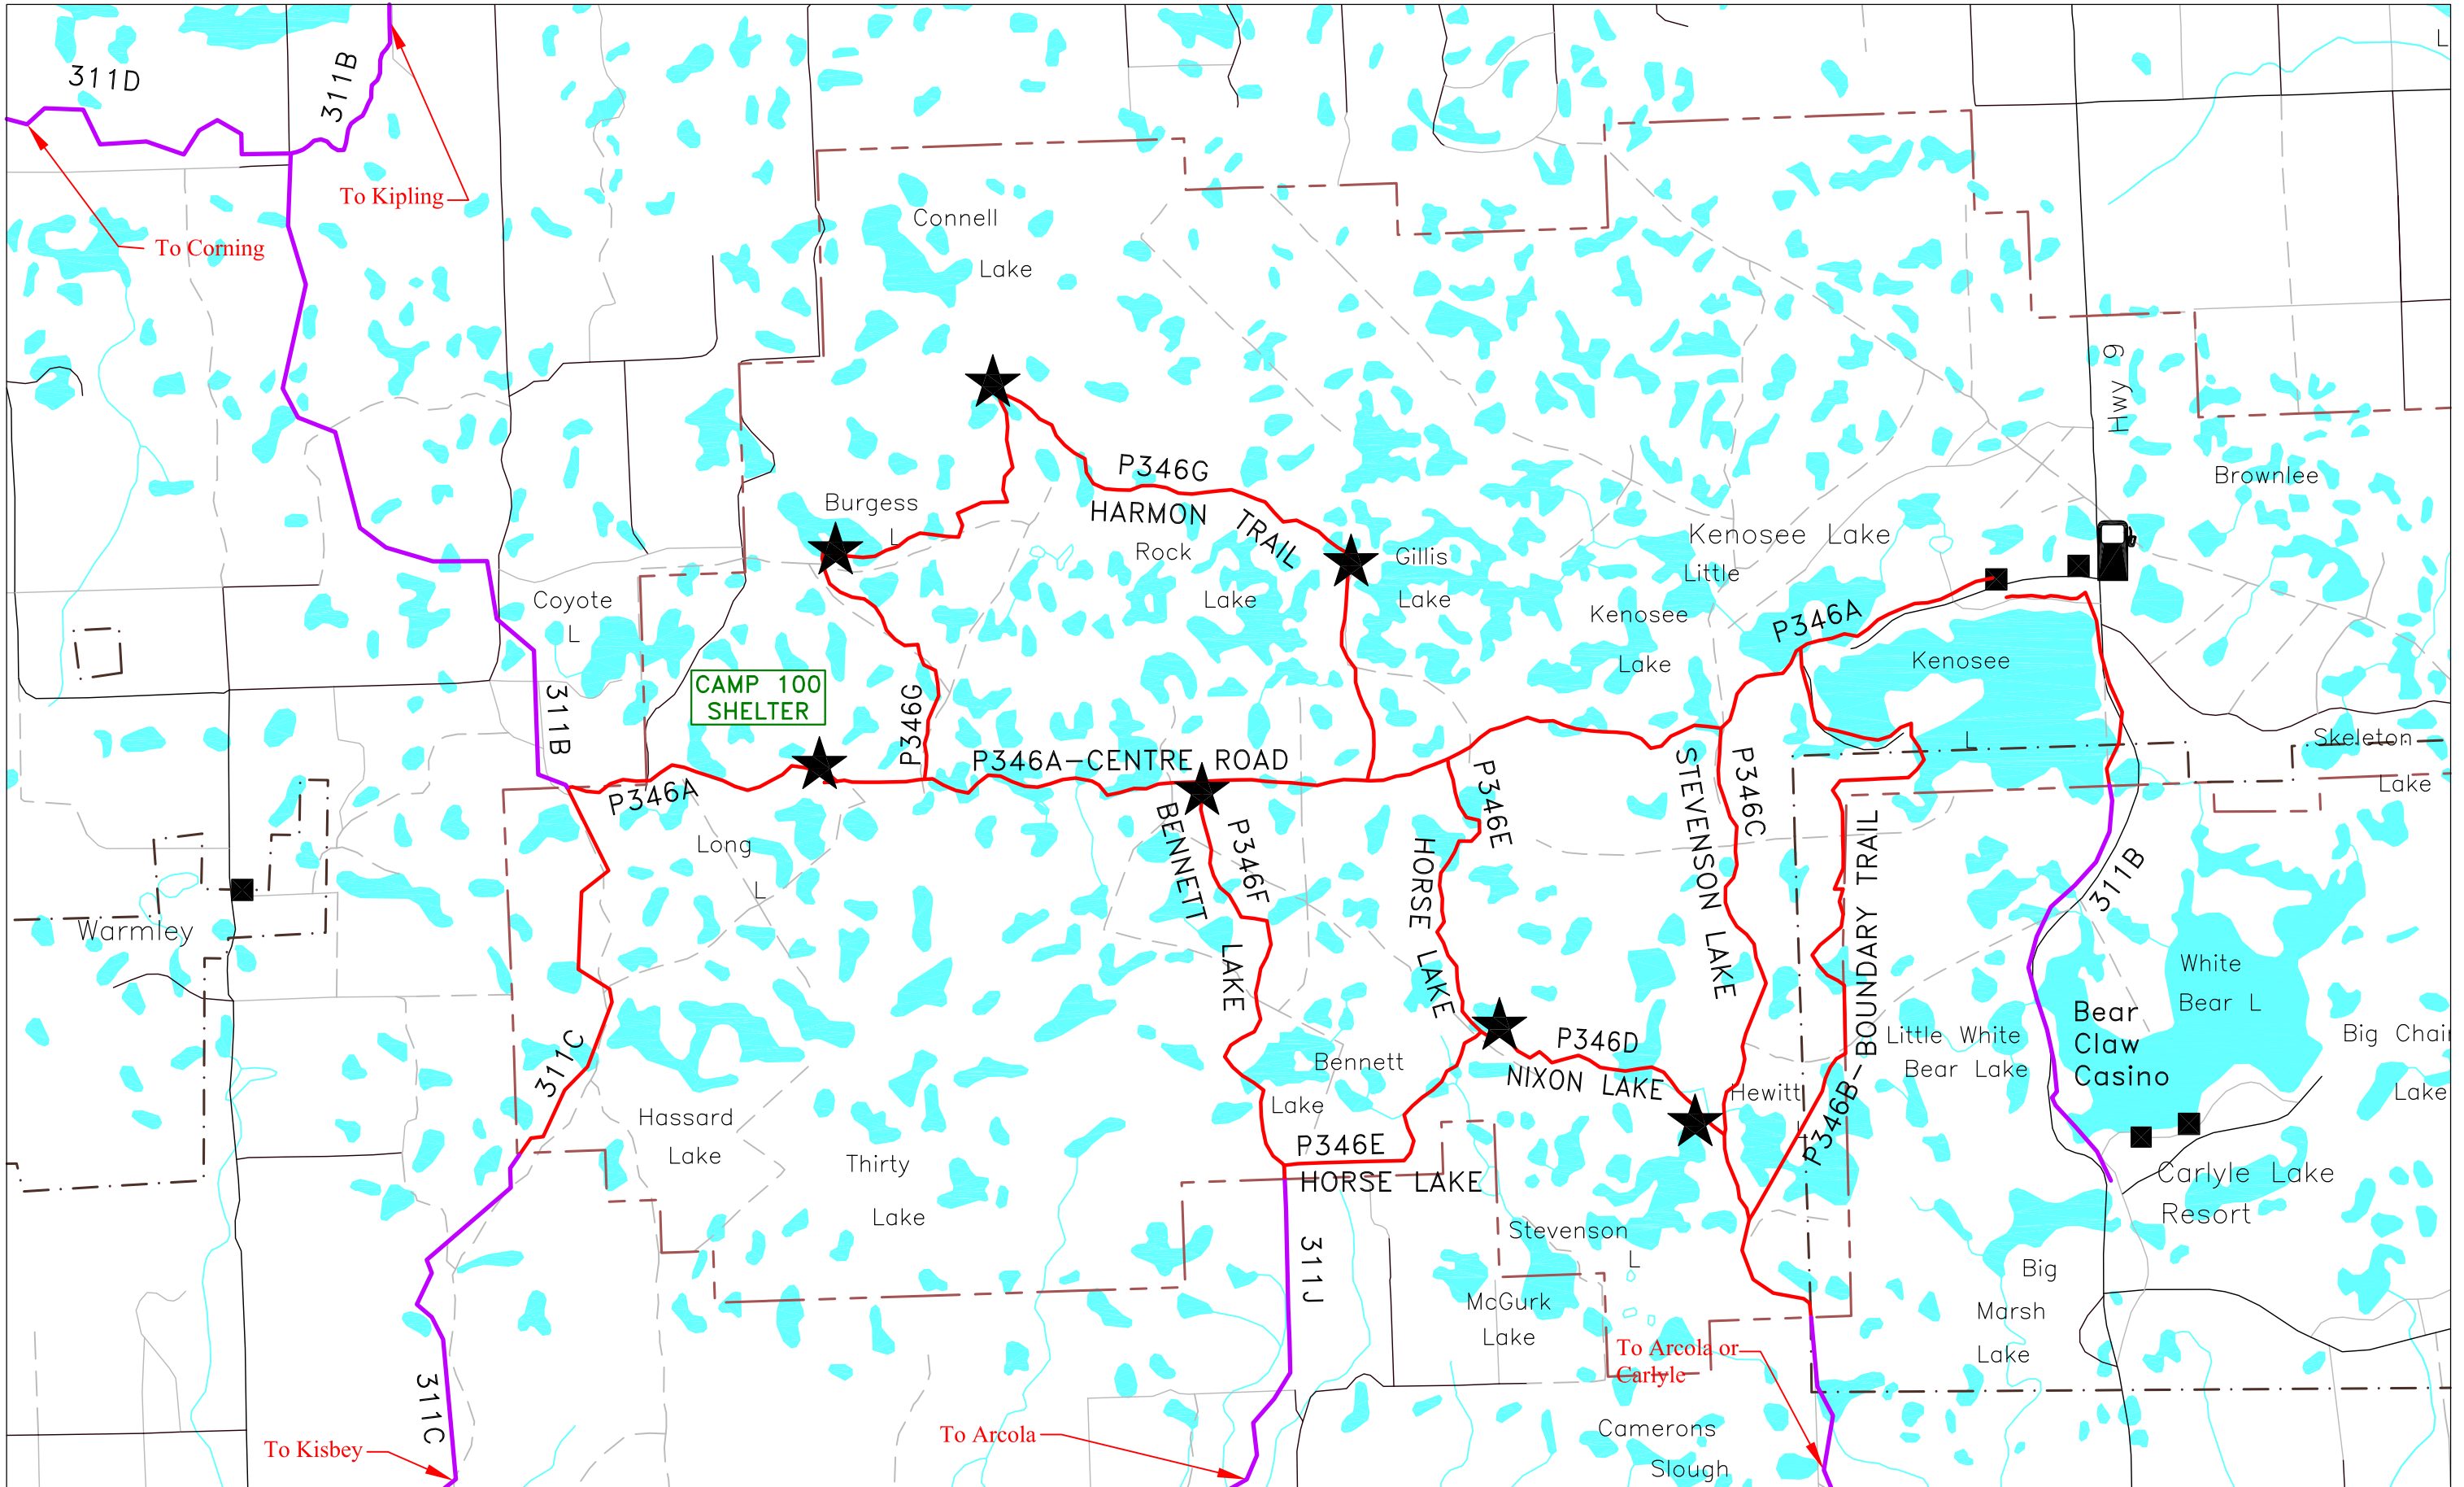

Moose Mountain Provincial Park

Club # P346

Latest Update Mar 18/2015

Latest Print Mar 18/2015

PARTIAL GPS's ALL TRAILS on Apr 15/2013

Trail Types:

- Trans Canadian 
- Primary 

- Secondary 
- Park Trails 

Legend:

- Fuel Site 
- Warm-up Shelter 